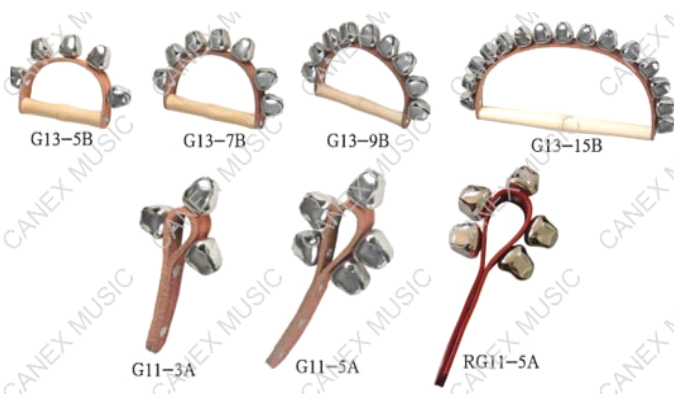

G19-1B
Plastic, Metal
1 bell
8×5cm
Brown