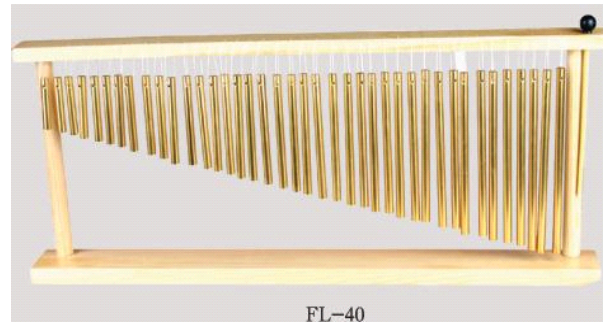

FL-25

Wood satnd
Metal wind
25 tone

FL-40
Wood satnd
Metal wind
40 tone

FL-40