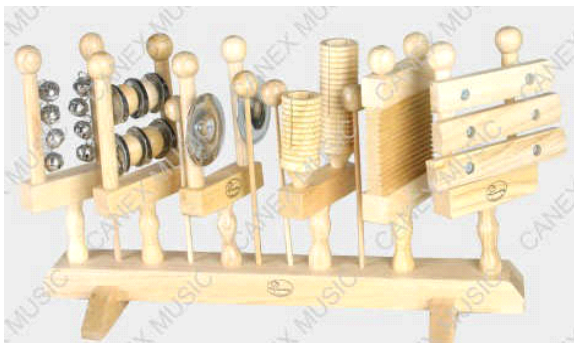

38 × 13 × 6cm

36 × 21 × 6cm

MSA3A

Glockenspiel 1pc, Castanets 1pc, Kazoo 1pc

MSA4

Maracas 1pair, Glockenspiel 1pc
Frame Drum 1pc, Harmonica 1pc

32 × 25 × 7cm

38 × 30 × 5.5cm

MSA5

Glockenspiel 1pc, Castanets
1pair, Sleighbells 1pc,
Jingle Stick 1pc, Block 1pc

38 × 32 × 10cm

MSA5A

Glockenspiel 1pc, Castanets 1pair,
Jingle Stick 1pc, Recorder 1pc,
Harmonica 1pc

35.5×27×6cm

MSA6

Frame Drum 1pc, Triangle 1pc,
Maracas 1pair, Cymbal 1pair,
Castanets 1pc, Block 1pc

49×34×6cm

MSA11

Glockenspiel 1pc, Castanets 2pcs, Jingle Stick
2pcs, Recorder 1pc, Harmonica 1pc, Kazoo 1pc,
Triangle 1pc, Claves 1pair, Block 1pc

63×38×11.5cm

MSA12

Hand Drum 1pc, Bongo Drum 1pc, Maracas
1pair, Cymbal 1pc, Triangle 1pc, Jingle Stick
1pc, Kazoo 1pc, Recorder 1pc, Xylophone 1pc,
Claves 1pair, Block 1pc, Castanets 1pc

MSB1

Wood Percussion instrument set, with wood
table with holes, details as pic showing

Wood Percussion instrument set, with wood table with
holes, including Castanet, Jingle
Stick, Block, Sleighbells as pic showing.